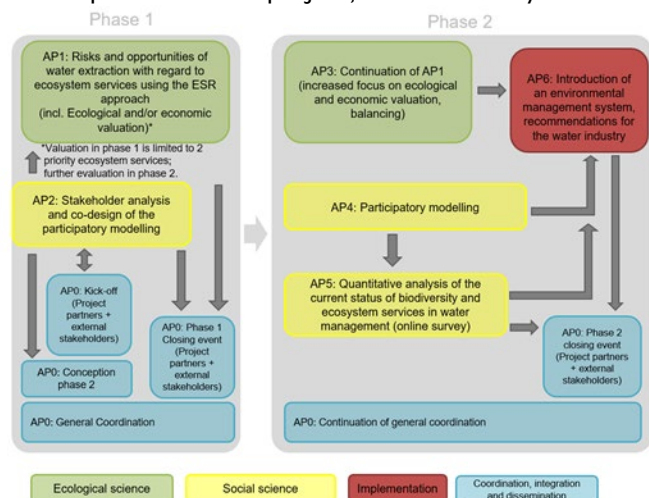

This project has received funding from BMBF under the funding reference FKZ 01LC2008A.

Project Objectives

As an element of its water management activities, the local utility Stadtwerke Bühl (SWB) aims to contribute to the preservation of biological diversity and ecosystem services by introducing an environmental management system.

It is intended to consider the opportunities and risks of water extraction taking into account local challenges (e.g. soil pollution, interactions with other sectors, especially agriculture and forestry), including feedback effects between SWB's business operations and ecosystem services concerned. BioWaWi is thus aiming to integrate dependencies and impacts on biodiversity and ecosystem services into the corporate strategy and day-to-day decision making of SWB with a potential subsequent transfer to other businesses in the water industry.

EIFER's Contribution

The European Institute for Energy Research (Eifer) as coordinator is responsible for the administrative and scientific management of the project BioWaWi (WPO). Eifer is also responsible for the planning and implementation of WP1 "Opportunities and risks of water abstraction with regard to ecosystem services via Ecosystem Services Review. Eifer supports the development and implementation of the social science components in the project, coordinated by DIALOGIK.

Contact

Till Bachmann
+49 (0) 721 6105 1361
till.bachmann@eifer.org

EIFER - Europäisches Institut für
Energieforschung EDF-KIT EWIV
Emmy-Noether-Straße 11
76131 Karlsruhe, Germany
www.eifer.org